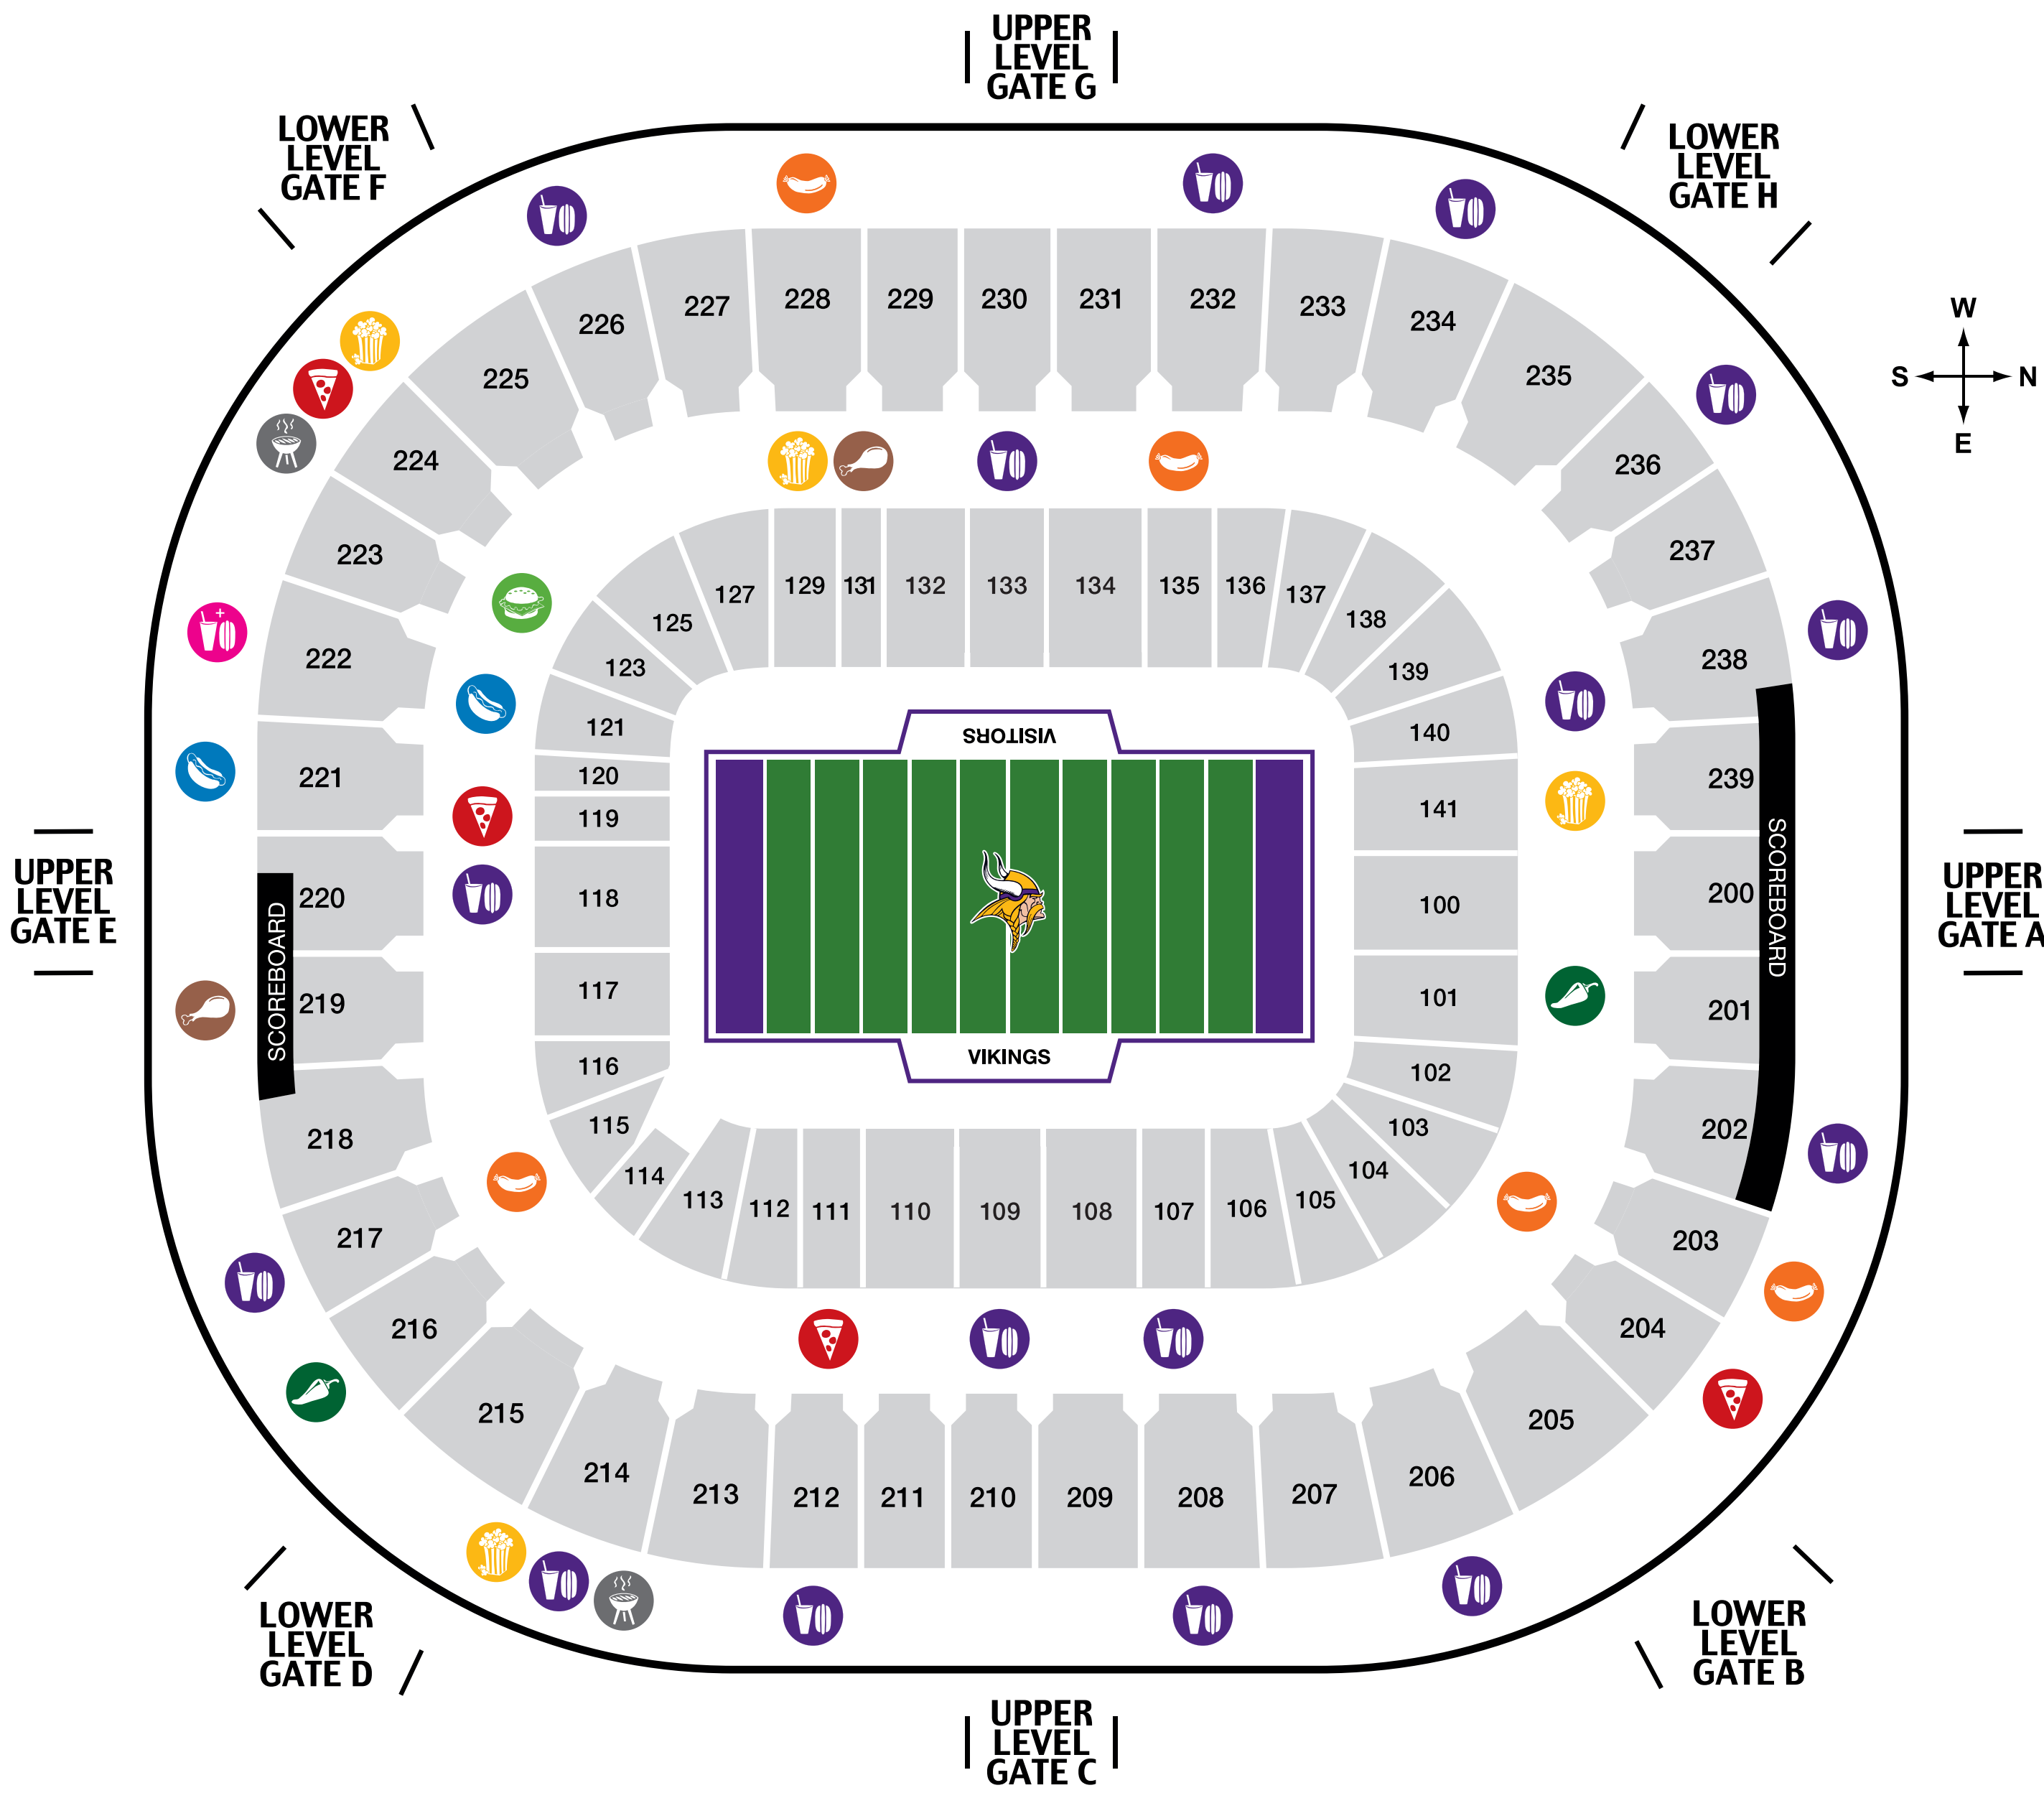

LIQUOR

108, 109, 121, 131, 138, 205, 225, 237

Absolut
Bacardi
Camarena
Captain Morgan Spiced Rum
Dewers
E & J Brandy
Jack Daniels
Jameson
Jose Cuervo
New Amsterdam
Seagrams VO
Tangeray

CARIBOU COFFEE

Fresh Brewed Coffee
Hot Chocolate

SECTION
Section: 132

Location: 140-141

Locations: 114, 200

Location: 103

FANSERVICES
Vikings Games Only
Locations: 111, 216

FIELD FARE

Lower Level Locations:
107, 109, 118, 133, 140

Upper Level Locations:
202, 206, 208, 212, 214, 217, 226,
232, 234, 236, 238

Menu:
Quarterback Hot Dog, ¼ lb
Hot Dog
Bratwurst, ¼ lb
Popcorn
Crackerjacks & Candy
Blue Bunny Novelty Ice Cream
Nachos & Cheese
Soft Pretzels
Peanuts

FIELD FARE "PLUS"

Upper Level Location: 222

Menu:
Quarterback Hot Dog, ¼ lb
Popcorn
Crackerjacks & Candy
Blue Bunny Novelty Ice Cream
Nachos & Cheese
Hot Dog
Soft Pretzels
Peanuts
Cheeseburger
Bacon Cheeseburger
Grilled Chicken Breast Sandwich
Chicken Tender/Fry Basket
French Fries
Cheese Curds
Bison Burger
Garden Burger

DiGIORNO PIZZA

Lower Level Locations: 111, 119
Upper Level Locations: 204, 224

Menu:
Sliced Pizza
Garlic Cheesebread
Wings Around the World
Chicken Tenders

SHEBOYGAN HOUSE

Lower Level Location: 120
Upper Level Location: 221